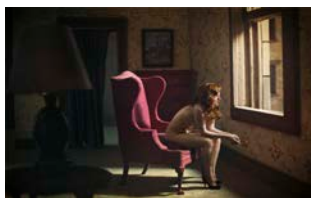

Hotel By Railroad

2012
21 x 31.5 inches
Open Edition

Woman Reading

2013
21 x 31.5 inches
Edition 1/6

Pink Bedroom (Daydream)

2013
21 x 31.5 inches
Open Edition

*Pink Bedroom
(Still Life at Night)*

2013
21 x 31.5 inches
Open Edition

Woman By A Window

2013
14.5 x 21.5 inches
Edition 6/9

Pink Bedroom (Odalisque)

2013
21 x 31.5 inches
Open Edition

Pink Bedroom (Family)

2013
14.5 x 21.5 inches
Edition 1/9

Morning in a City

2012
21 x 31.5 inches
Edition 1/6